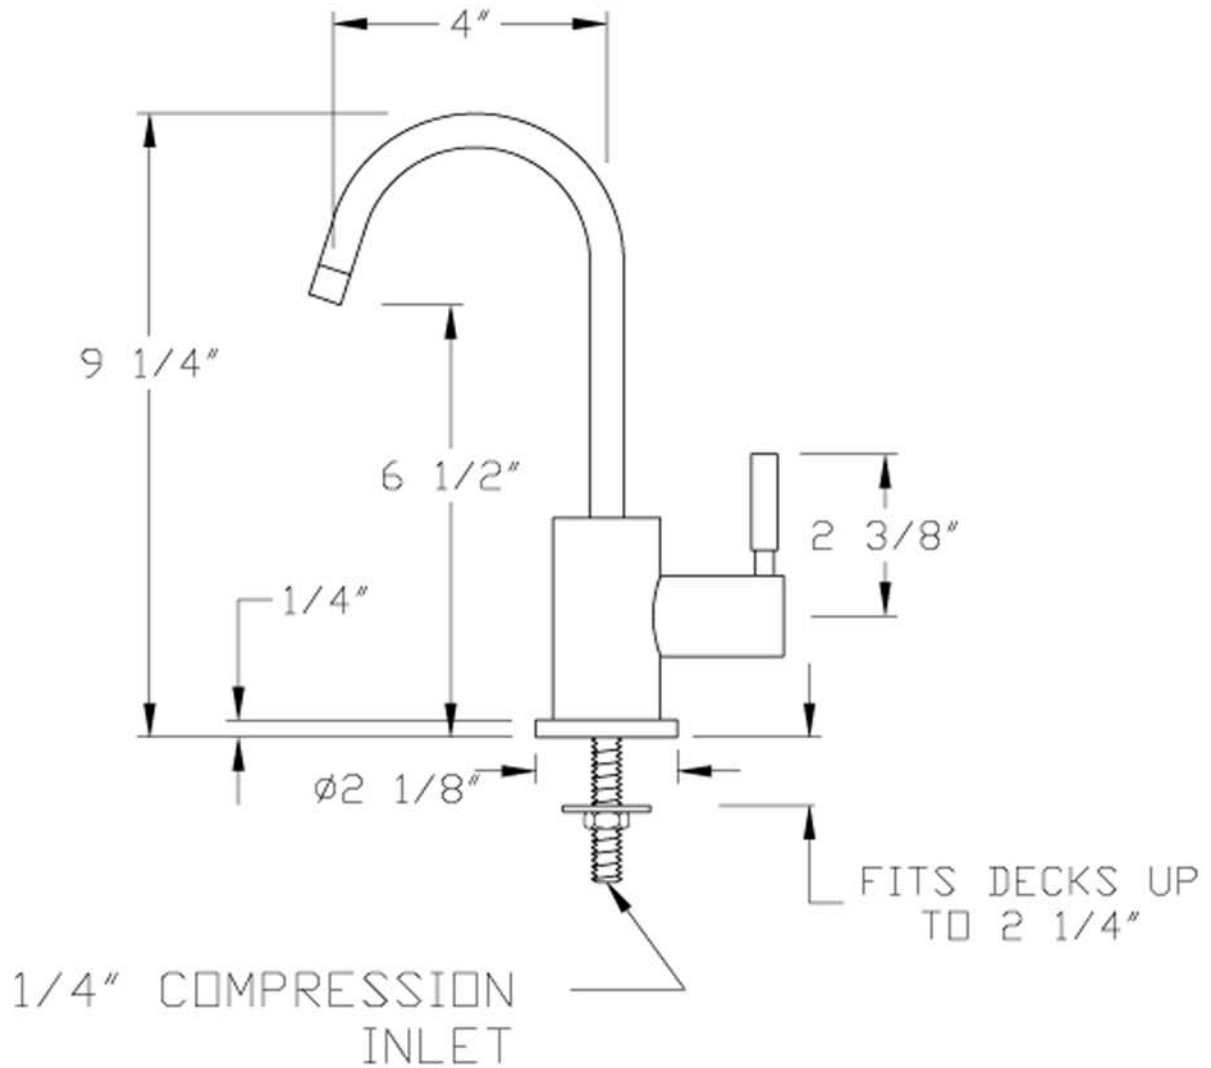

WHITEHAUS®
COLLECTION
A Collection of Fine Products

whitehauscollection.com

WHFH-C1403

PROVIDE
Ø5/8" - 1 1/4"
HOLE IN DECK

WHFH-C1403

LIVE WITH STYLE!

589 Boston Post Rd - West Haven, CT 06516 USA - Tel: 203.479.8466 - Fax: 203.479.8477