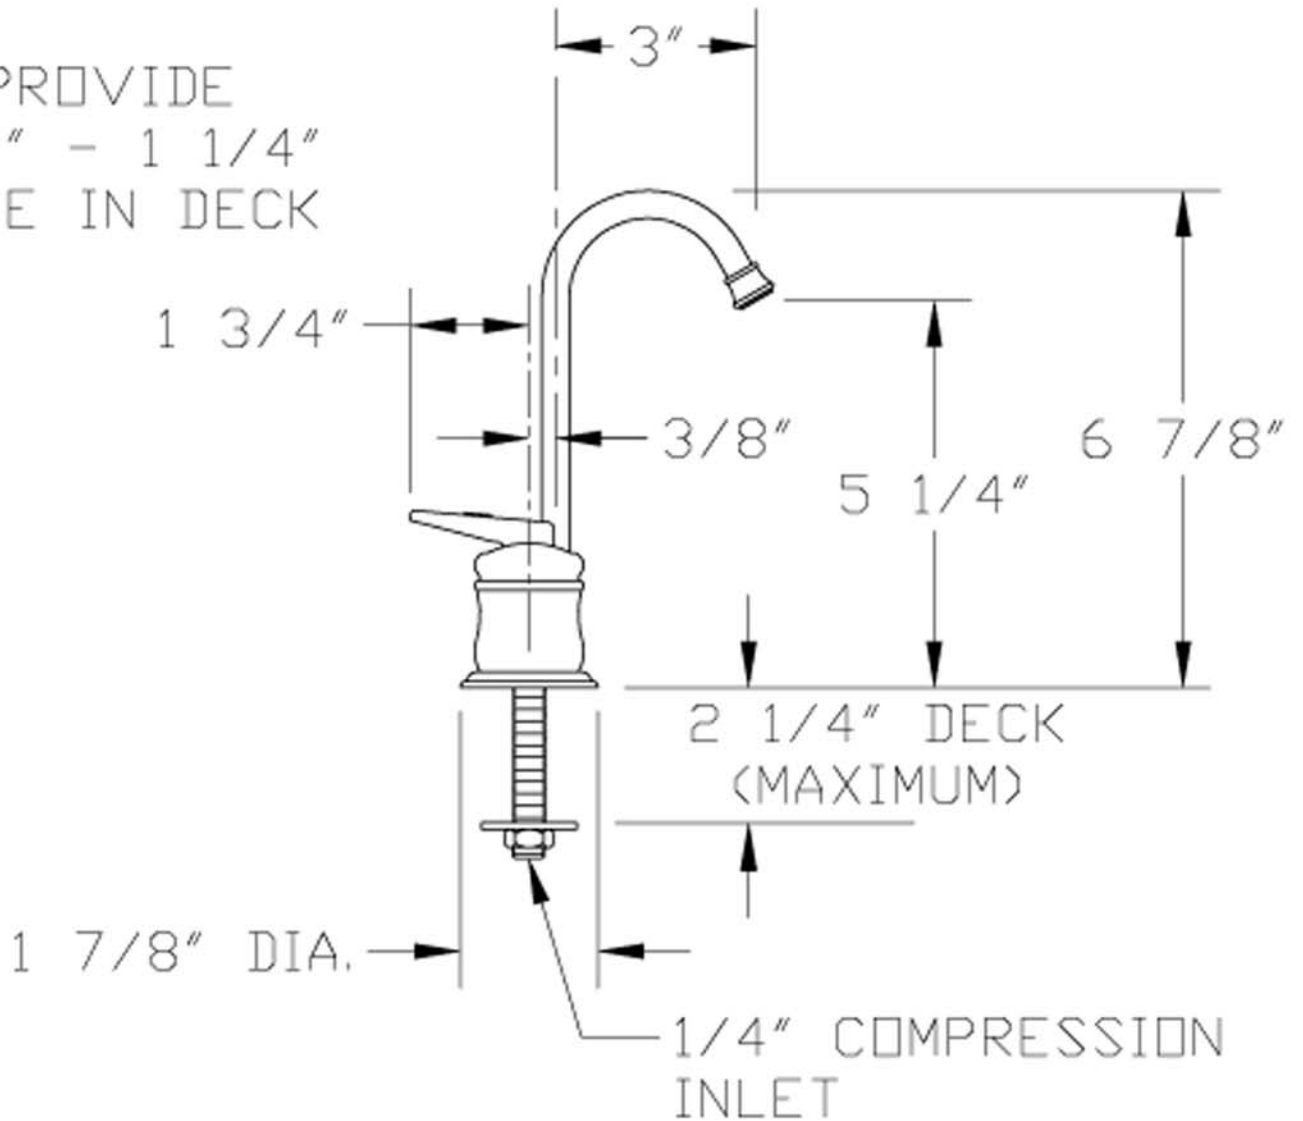

WHITEHAUS[®]
COLLECTION
A Collection of Fine Products

whitehauscollection.com

WHFH3-C55

PROVIDE
5/8" - 1 1/4"
HOLE IN DECK

WHFH3-C55

LIVE WITH STYLE!

589 Boston Post Rd - West Haven, CT 06516 USA - Tel: 203.479.8466 - Fax: 203.479.8477