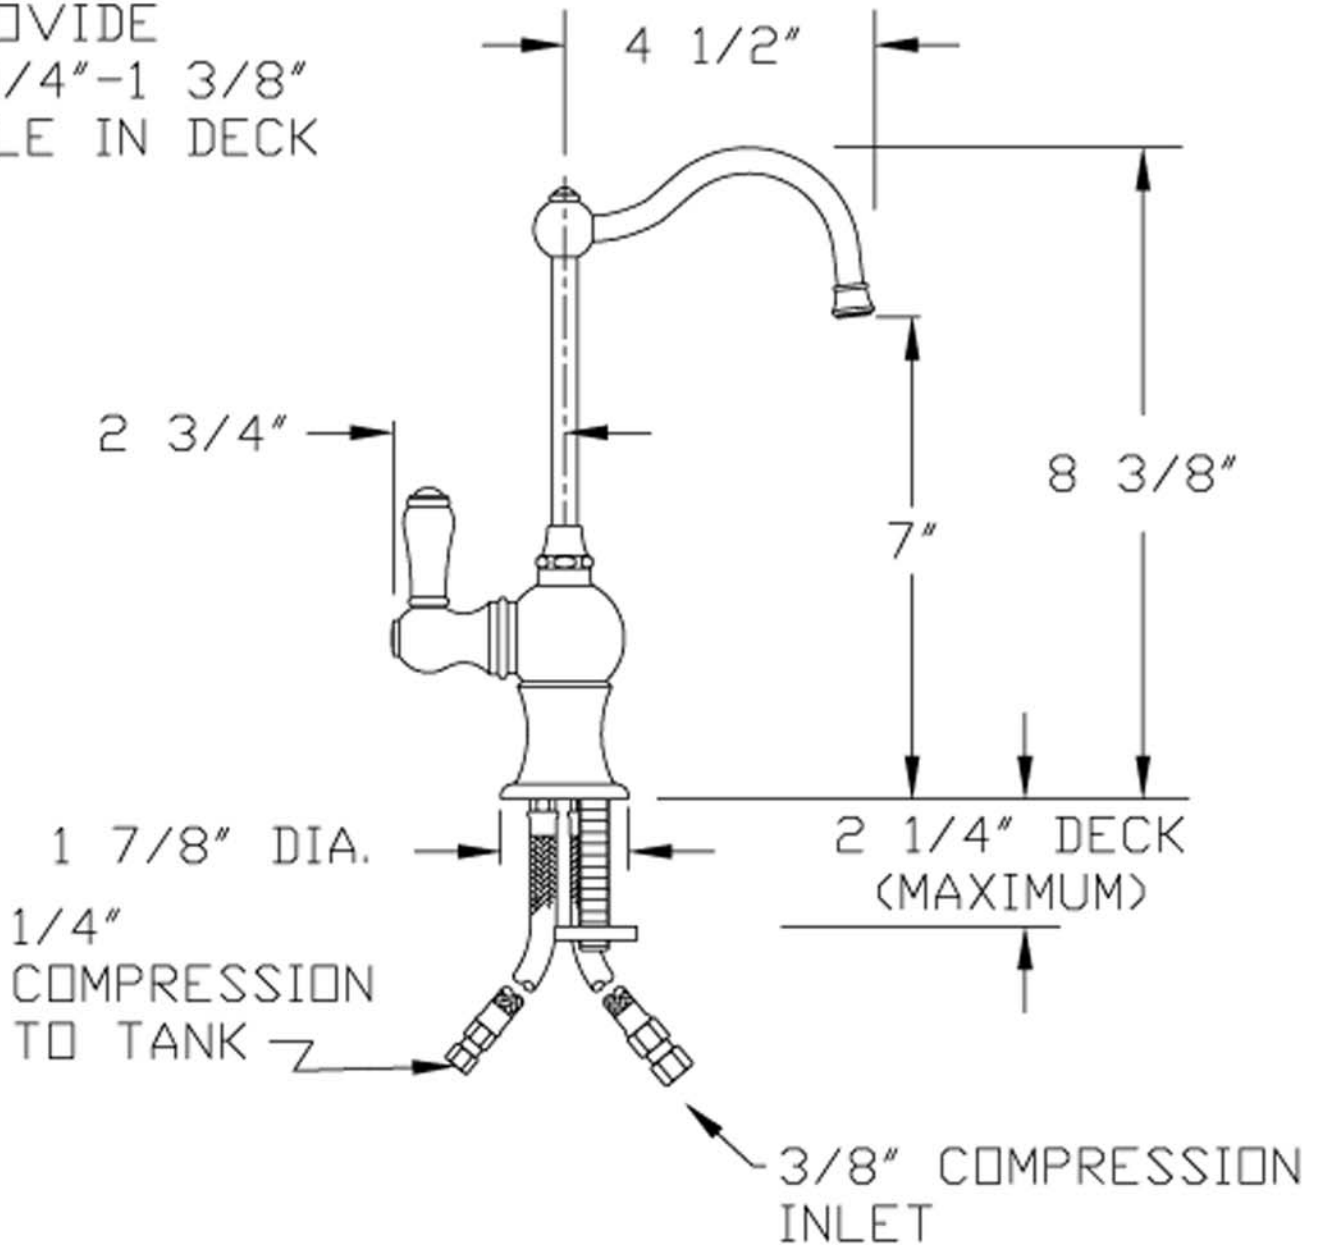

WHITEHAUS[®]
COLLECTION
A Collection of Fine Products

whitehauscollection.com

WHFH3-H4131

PROVIDE
1 1/4" - 1 3/8"
HOLE IN DECK

WHFH3-H4131

LIVE WITH STYLE!

589 Boston Post Rd - West Haven, CT 06516 USA - Tel: 203.479.8466 - Fax: 203.479.8477