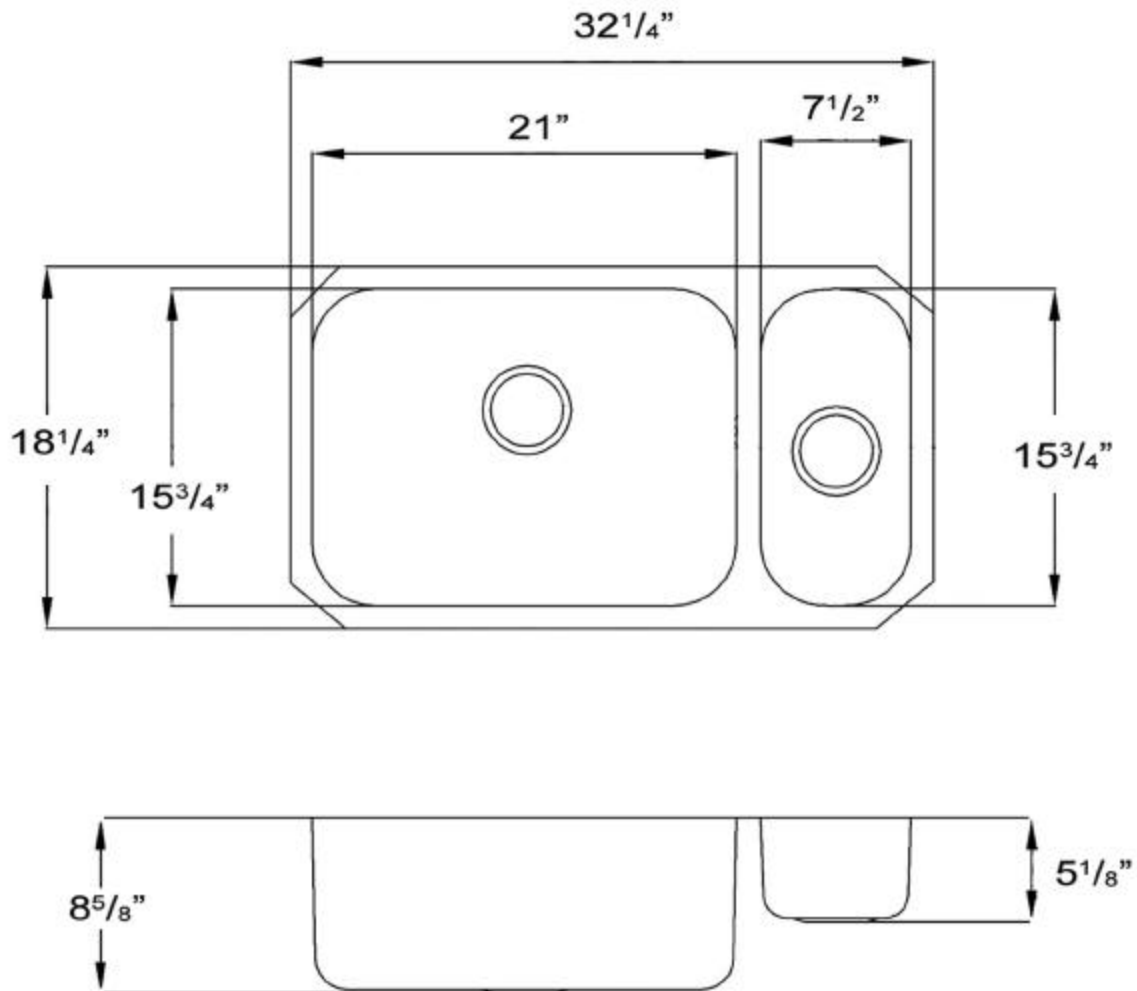

WHNDBU3118GDR

- 18 gauge, 304 series stainless steel
- 18/8 chrome and nickel content

WHITEHAUS[®]
COLLECTION
A Collection of Fine Products