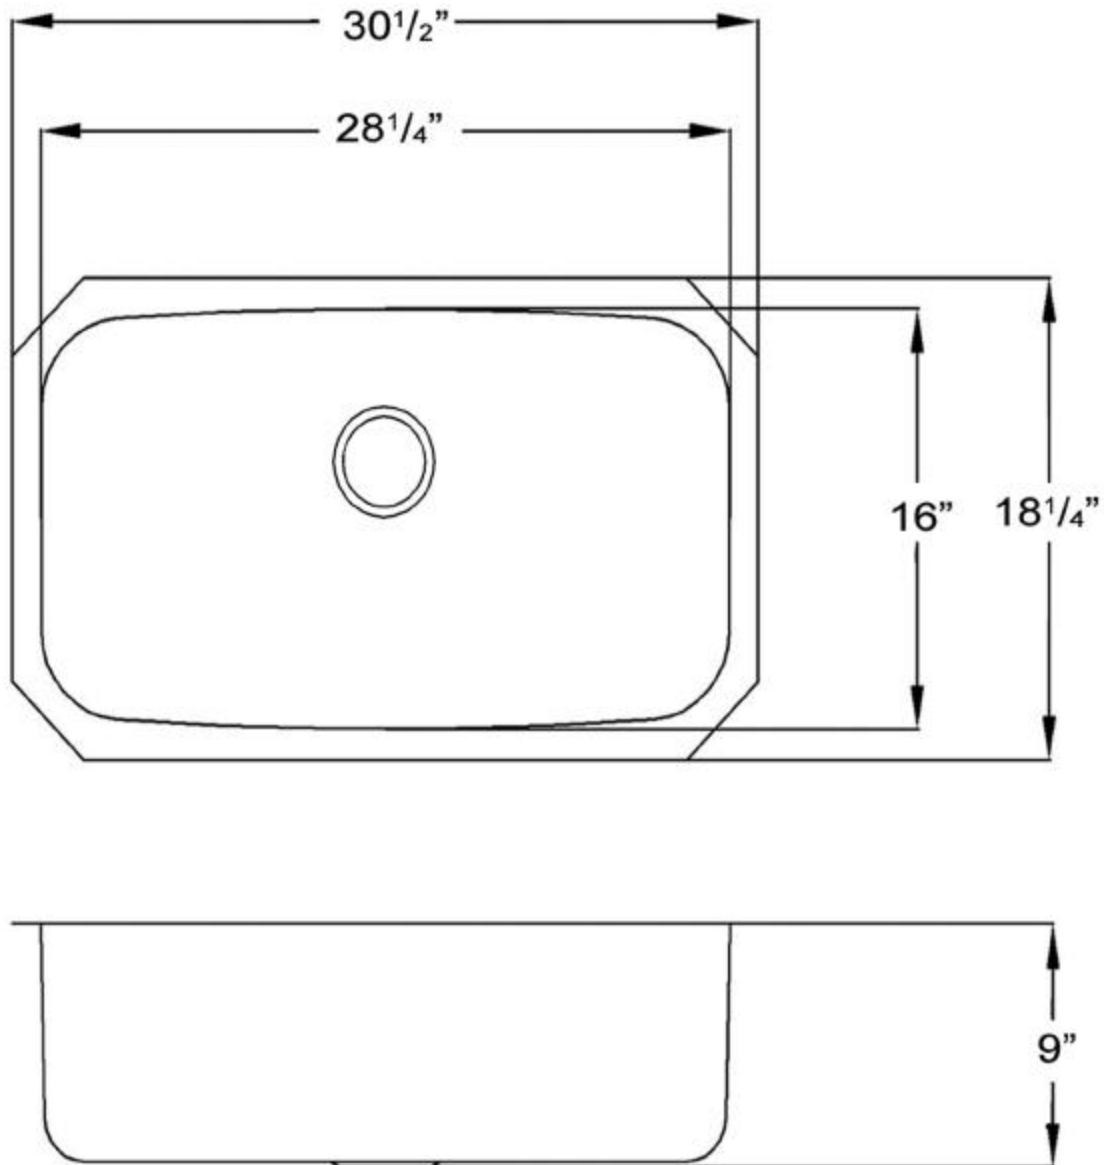

# WHNU2918REC

- 18 gauge, 304 series stainless steel
- 18/8 chrome and nickel content

**WHITEHAUS<sup>®</sup>**  
**COLLECTION**  
*A Collection of Fine Products*