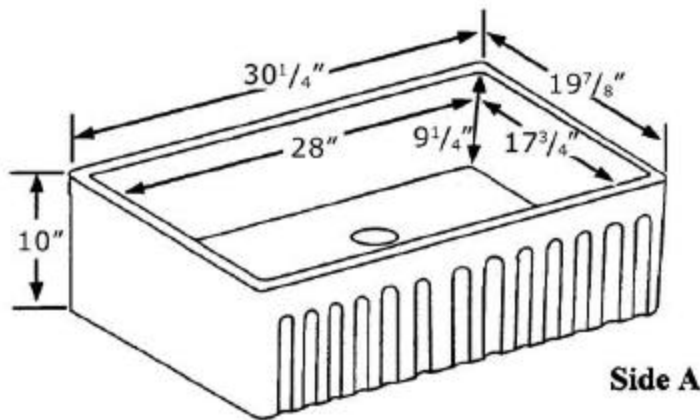

A Division of W.P.S.I.

WHITEHAUS COLLECTION®

A Collection of Fine Products

www.whitehauscollection.com

FARMHAUS FIRECLAY

MODEL # 5020

SINK IS NON-REVERSIBLE

* Farmhaus Fireclay sinks may have slight variations in size -
We recommend that the sink be on site when cabinets are
being ordered or manufactured.