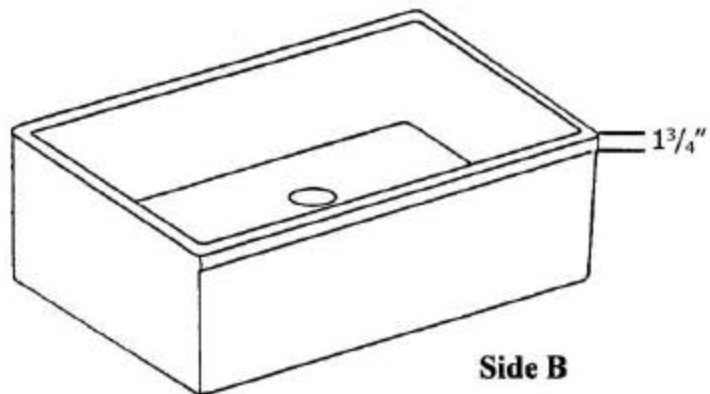

A Division of W.P.S.I.

WHITEHAUS COLLECTION®

A Collection of Fine Products

www.whitehauscollection.com

FARMHAUS FIRECLAY

MODEL # 5020

SINK IS NON-REVERSIBLE

* Farmhaus Fireclay sinks may have slight variations in size -
We recommend that the sink be on site when cabinets are
being ordered or manufactured.