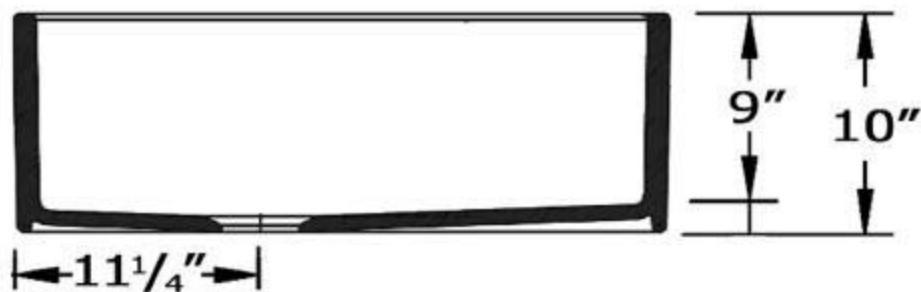

WHITEHAUS®
COLLECTION
A Collection of Fine Products

whitehauscollection.com

WH3018

* Farmhaus Fireclay sinks may have slight variations in size -
We recommend that the sink be on site when cabinets are
being ordered or manufactured.