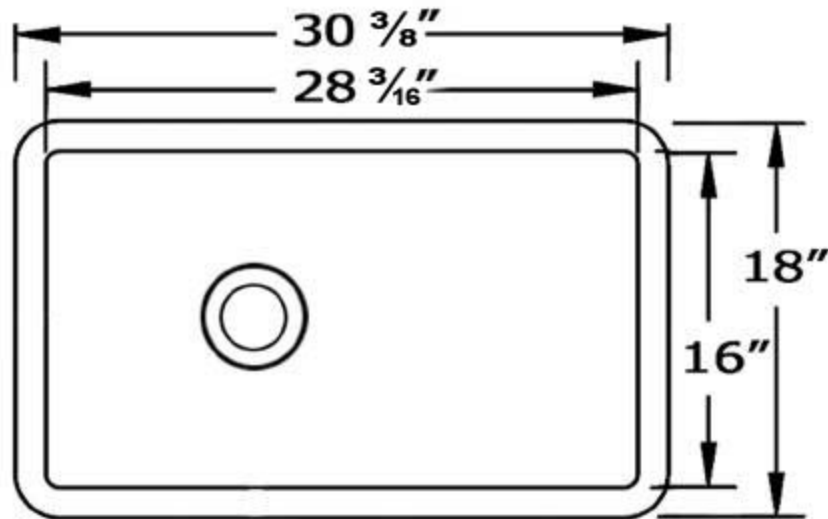

WHITEHAUS®
COLLECTION
A Collection of Fine Products

whitehauscollection.com

WH3018

* Farmhaus Fireclay sinks may have slight variations in size -
We recommend that the sink be on site when cabinets are
being ordered or manufactured.