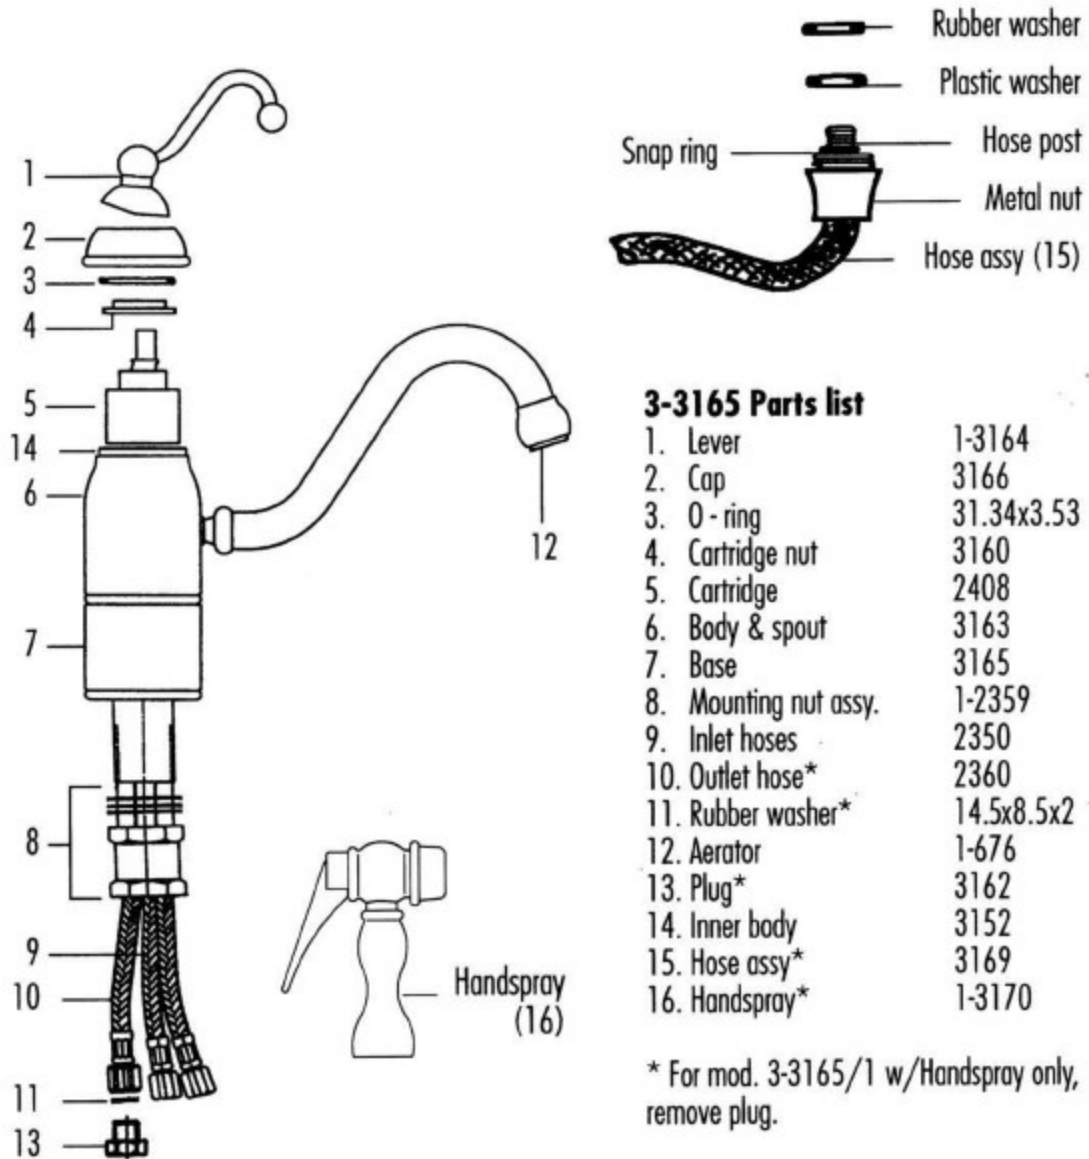

WHITEHAUS®
COLLECTION
A Collection of Fine Products

whitehauscollection.com

3-3165-SPR

3-3165 Parts list

1. Lever	1-3164
2. Cap	3166
3. O - ring	31.34x3.53
4. Cartridge nut	3160
5. Cartridge	2408
6. Body & spout	3163
7. Base	3165
8. Mounting nut assy.	1-2359
9. Inlet hoses	2350
10. Outlet hose*	2360
11. Rubber washer*	14.5x8.5x2
12. Aerator	1-676
13. Plug*	3162
14. Inner body	3152
15. Hose assy*	3169
16. Handspray*	1-3170