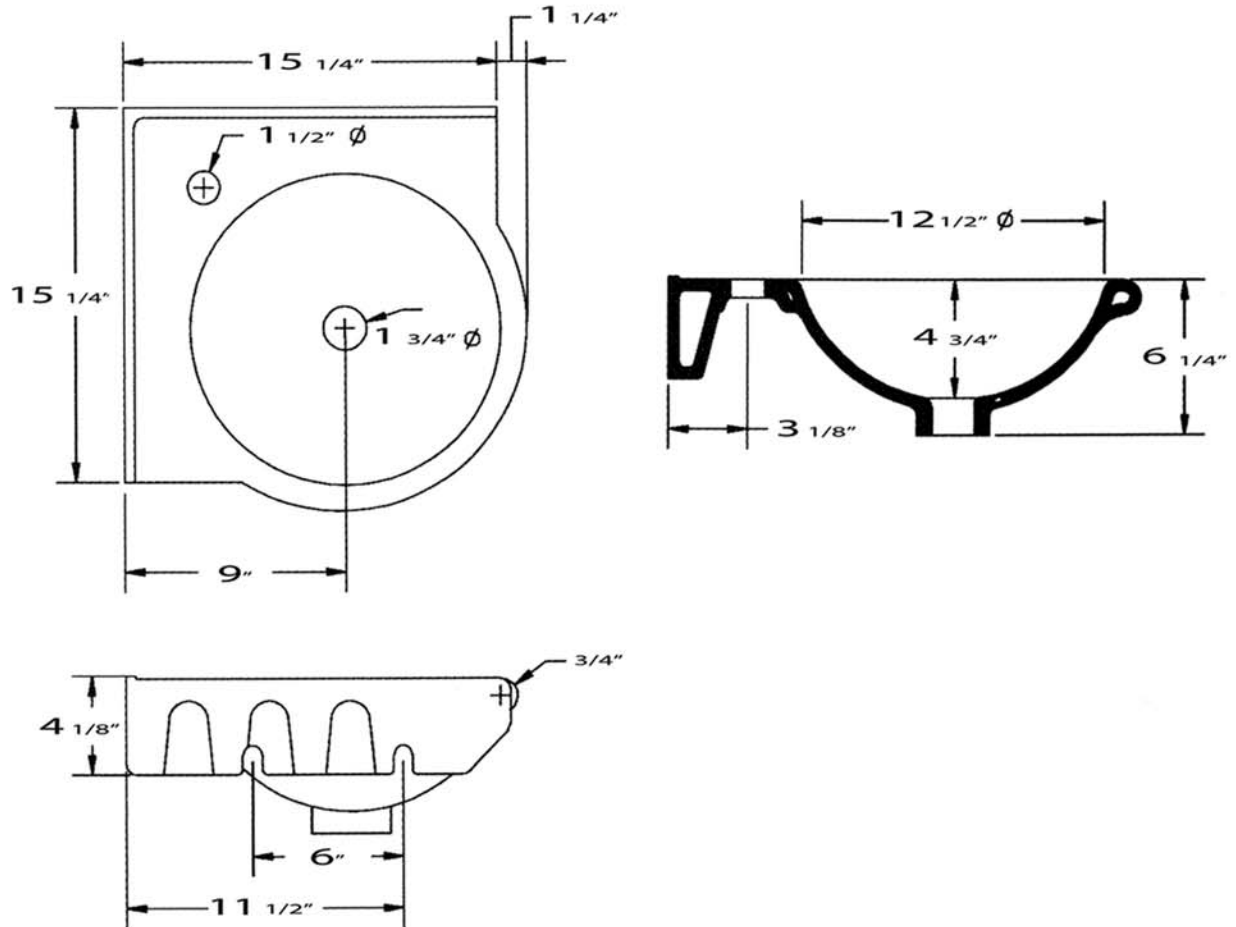

WHITEHAUS®
COLLECTION
A Collection of Fine Products

whitehauscollection.com

WH104

Corner wall mount basin.

Overall Dimensions:

15 1/4" x 15 1/4" x 6 1/4"

LIVE WITH STYLE!

589 Boston Post Rd - West Haven, CT 06516 USA - Tel: 203.479.8466 - Fax: 203.479.8477