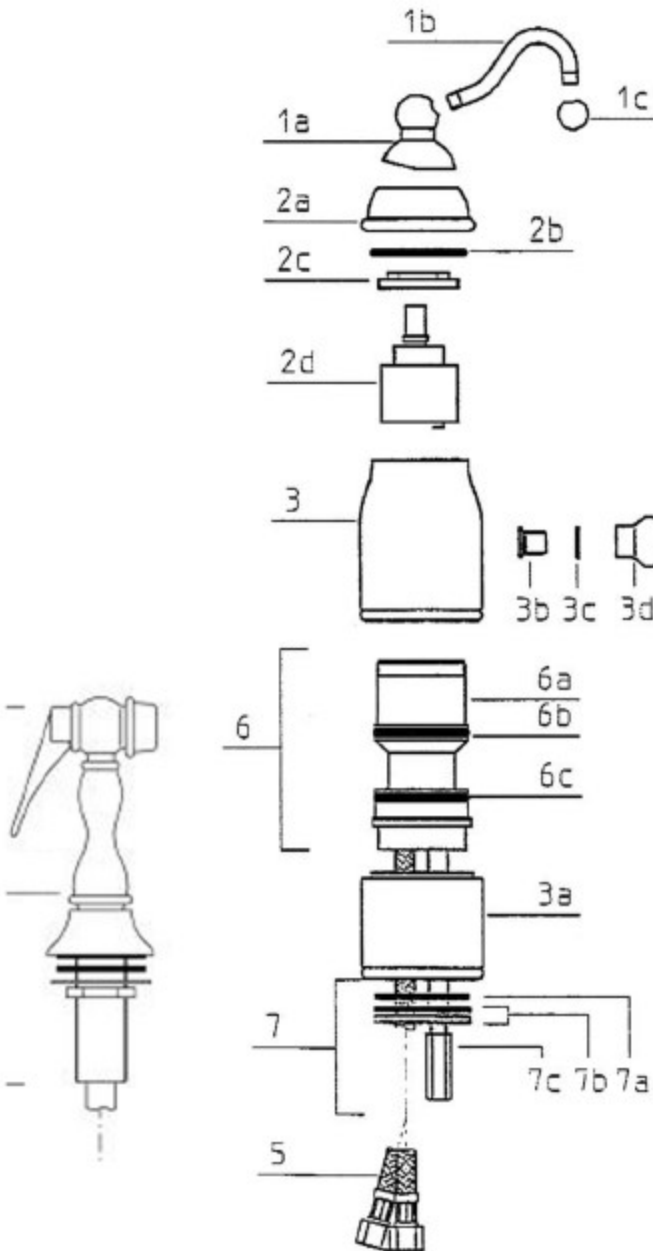

**WHITEHAUS®
COLLECTION**
A Collection of Fine Products

whitehauscollection.com

WH3163

3-3163 - Beluga

1A	3150	LEVER BASE
1B	3164	LEVER
1C	3167	BALL
2A	3166	CAP
3	3163	BODY
3A	3165	BASE
3D	3135	NIPPLE
3E	3145	SPOUT
3F	3158	NIPPLE
4		AERATOR BODY

2B	31.34X3.53	O'RING
2C	3160	NUT
2D	2408	CARTRIDGE
3B	3157	NIPPLE
3C	16X12X.05	FIBER
4	1-676	AERATOR LES BODY
5	2350	HOSE
6	1-3142	INNER BODY ASSY
6A	3142	INNER BODY
6B	49.2X41.2X3.7	V'RING
6C	3.53x42.86	O'RING
7	1-2359	MOUNTING NUT ASSY
7A	48x34x2	RUBBER WASHER
7B	2845	METAL WASHER
7C	2105	NUT