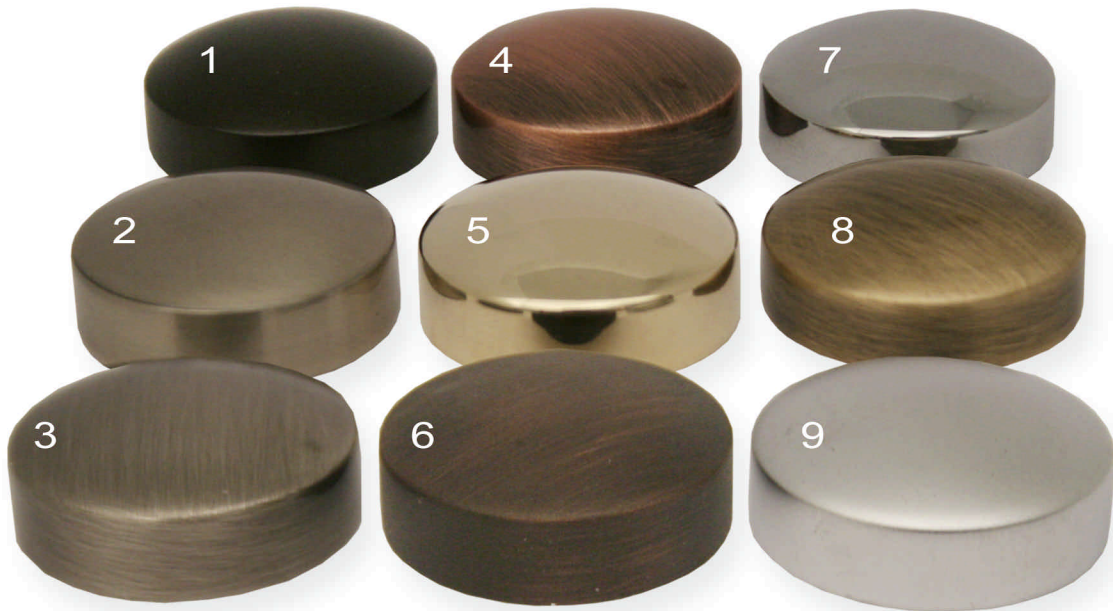

KITCHEN & BATH FAUCETS

COLOR CHART

1 - Oil Rubbed Bronze
2 - Brushed Nickel
3 - Pewter

4 - Antique Copper
5 - Polished Brass
6 - Mahogany Bronze

7 - Polished Chrome
8 - Antique Brass
9 - Satin Chrome

This color chart is for reference/guide only! Colors WILL VARY on computer monitors and color laser & ink jet printers! In order to see the EXACT colors, please call and ask for a sample.