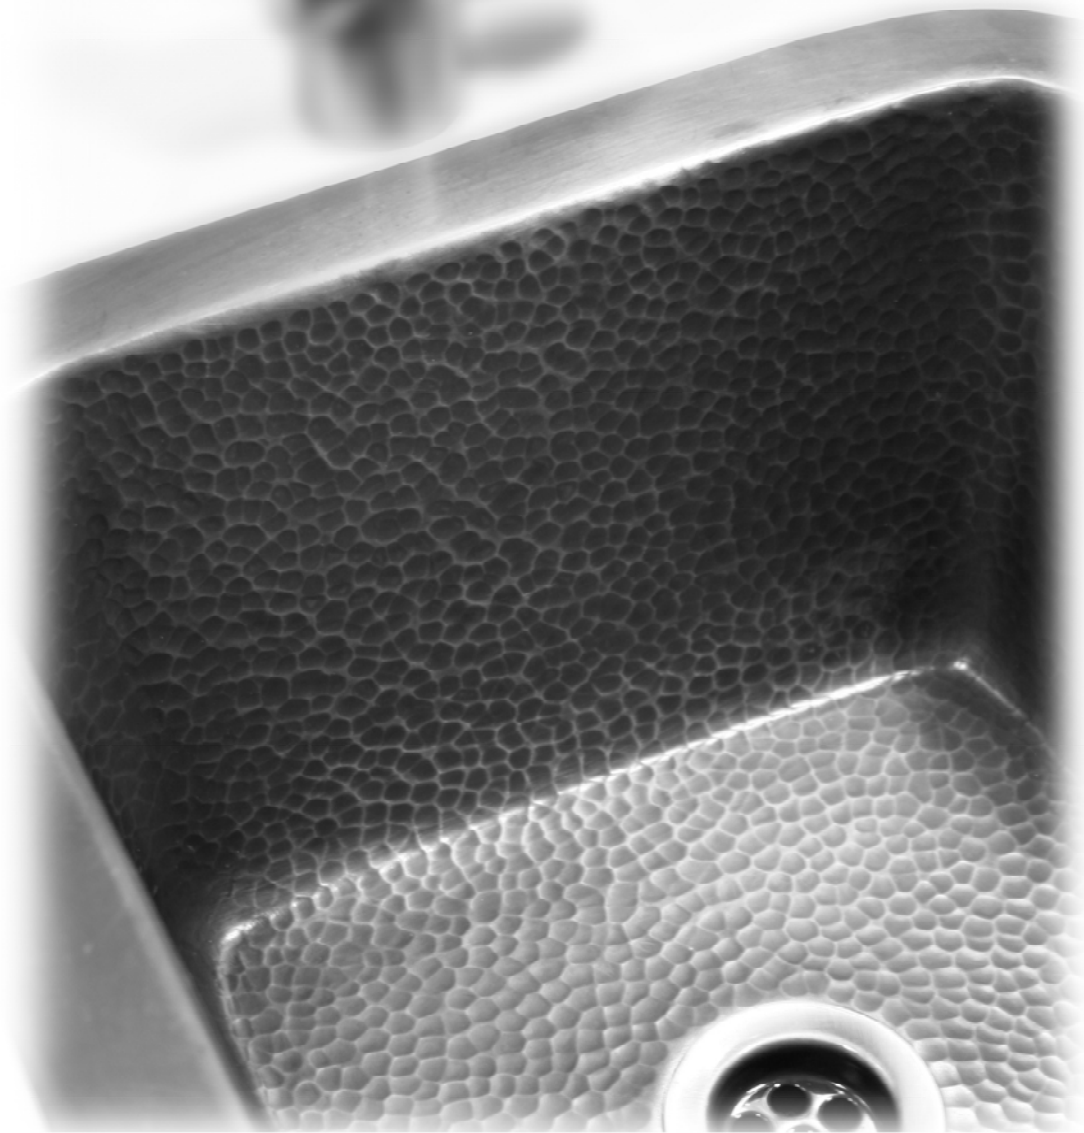

COPPERhaus KITCHEN

WHITEHAUS®
COLLECTION
A Collection of Fine Products

PRICE LIST WINTER 08

LIVE WITH STYLE!